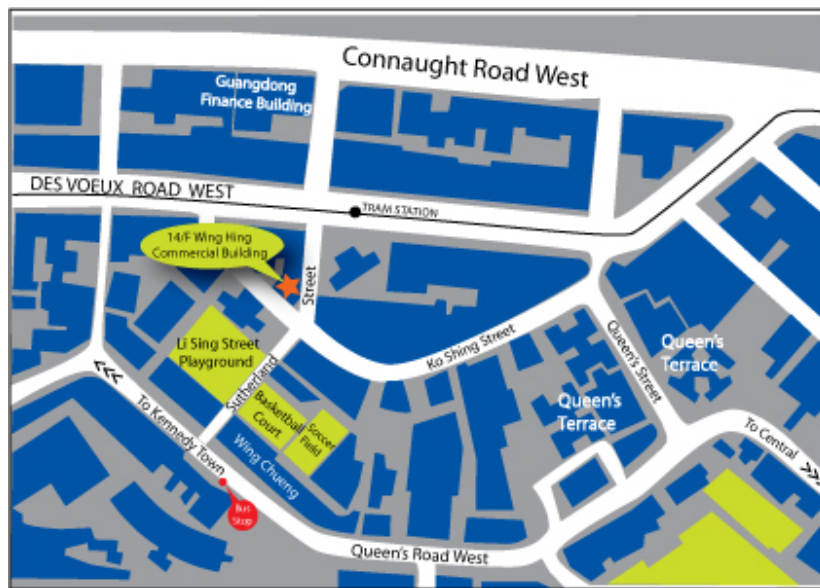

18/F Wing Hing Commercial Building
16 Sutherland Street, Sheung Wan, Hong Kong
Tel: (+852) 3428-3103; Fax: (+852) 3753-3173
lizette@innovasians.com

DIRECTIONS

- We are
- 2 minutes from Sheung Wan MTR station in a taxi.
 - 4 stops away on the tram from Sheung Wan MTR station.

Address in Chinese: 上環，16 號修打蘭街，18/F. 榮興商業大廈，香港